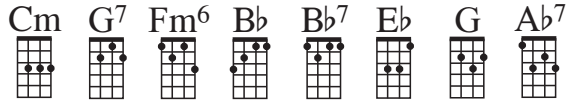

David Attenborough

Words & Music by
Biscuithead & the Biscuit Badgers

♩ = 106

Cm G7 Fm6 G7

From An-des to the Alps to Hi-ma - la-yas, from Con-go to Mon-go-li - a and

Cm Bb

Wales, he shows hy - e - nas wom-bats le-murs bee-tles ban-di-coots and bea-vers

fast ♩ = 200 Eb G Cm Ab7 Cm

Da - vid At - ten-borough we'll love him to the end.

Eb G Cm Ab7 G Cm

Da - vid At - ten-borough, he's ev - ery an - i - mal's friend. He

Eb G Cm Ab7 Cm Eb G

strides a-cross a gla - ci - er and dives un - der the sea he toils through the rain

Da - vid At - ten - borough, Da - vid At - ten - borough, Da - vid At - ten - borough,

E_b G Cm *A_b⁷* G Cm *A_b⁷* G Cm
pp *ff*

Da - vid At - ten - borough, Da - vid At - ten - borough, Da - vid At - ten - borough.

Tempo I ♩ = 106

G⁷ Cm *G⁷*

From tri - lo - bite to ter - mite to pen - guin from

F_m⁶ *G⁷* Cm

oc - to - pus to pla - ty - pus to ter - ra - pin he shows the frog tri - ce - ra - tops the

B \flat Fm 6 G 7 Cm
sea ur-chin the migh-ty ox the pte-ro-dac-tyl and the dol-phin. His